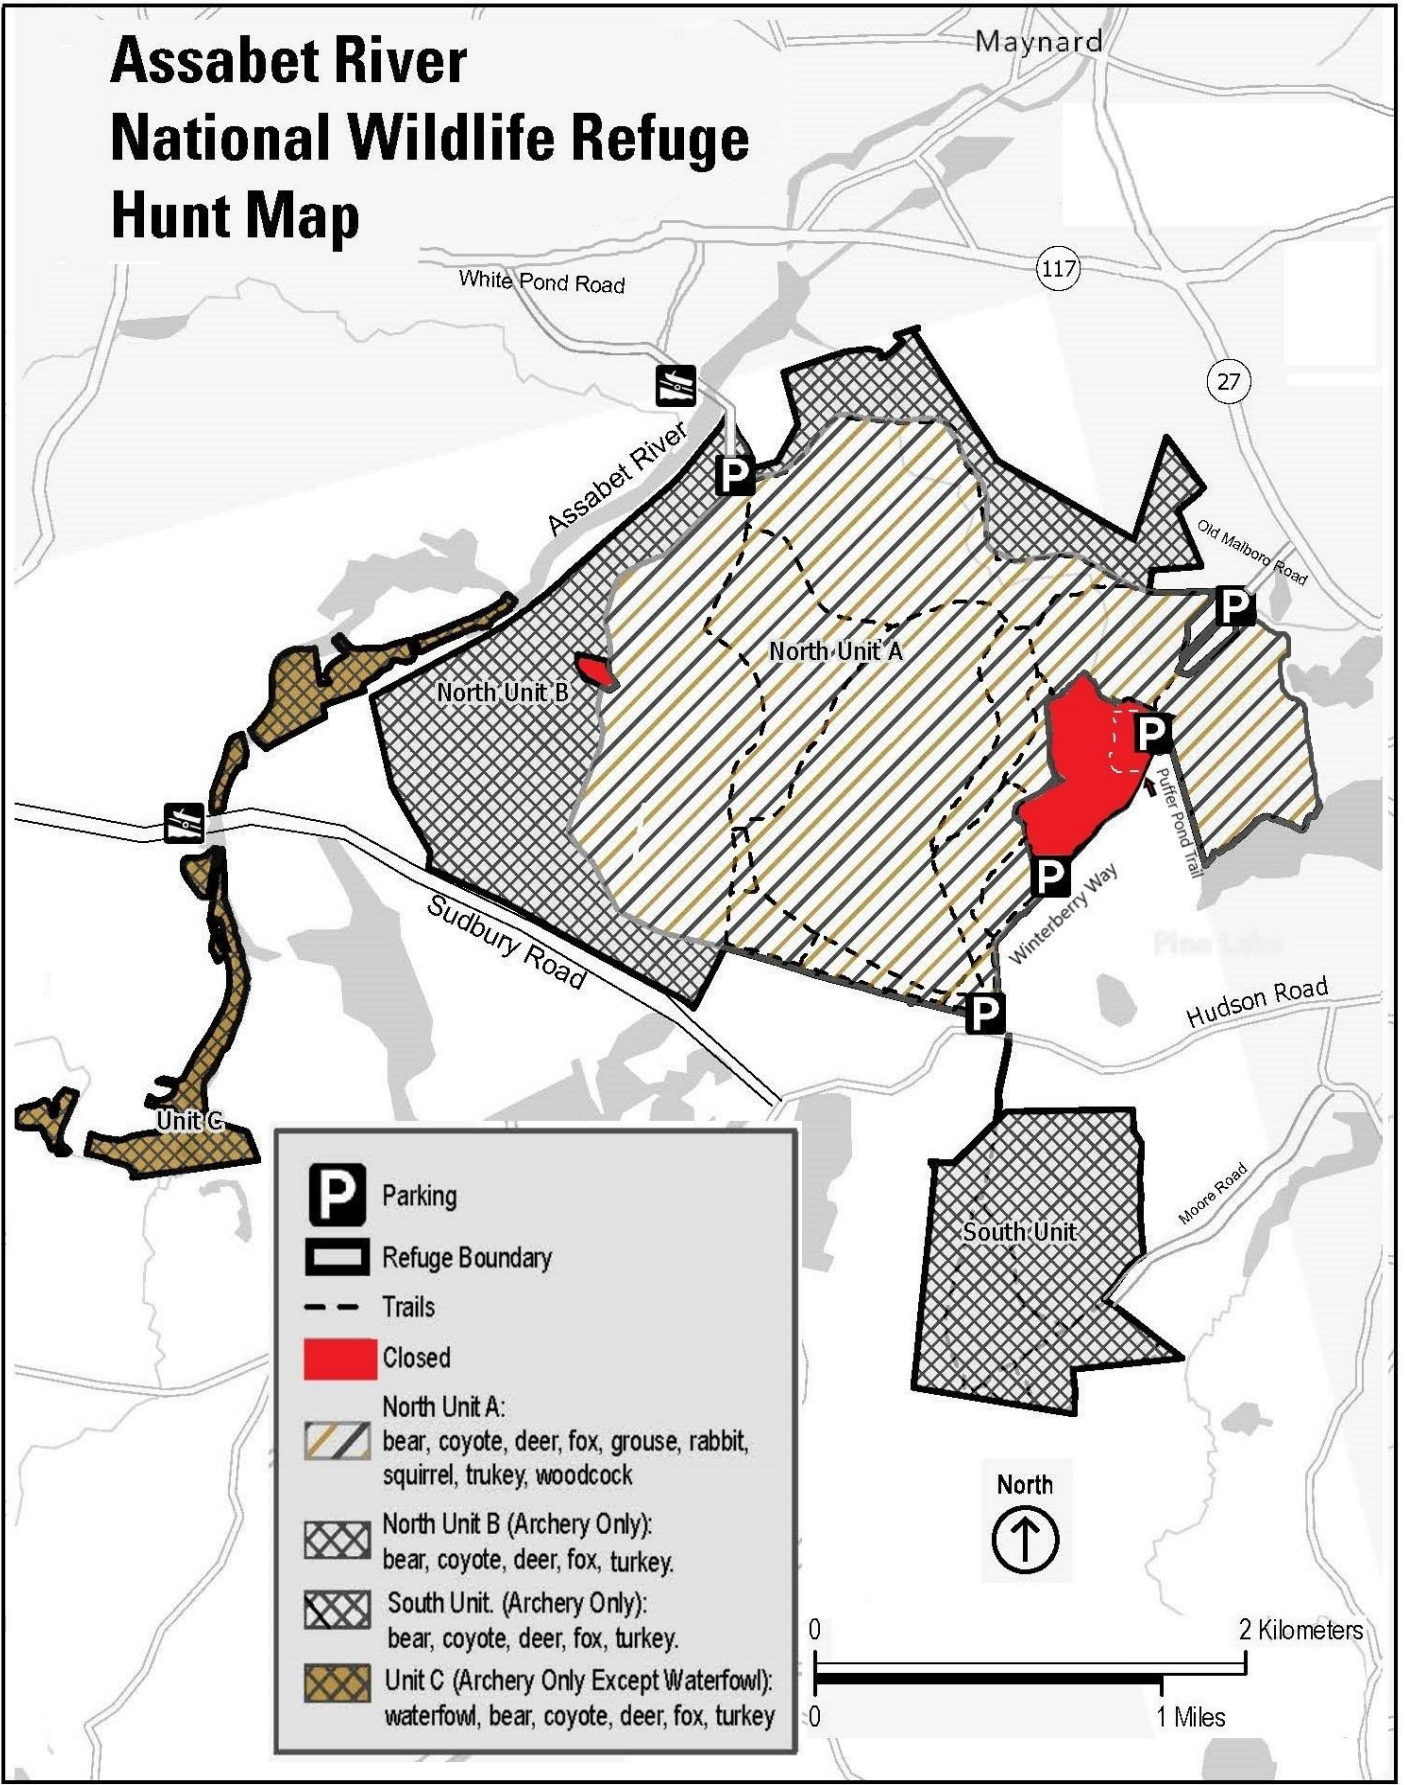

Assabet River National Wildlife Refuge Hunt Map

P	Parking
	Refuge Boundary
	Trails
	Closed
	North Unit A: bear, coyote, deer, fox, grouse, rabbit, squirrel, trukey, woodcock
	North Unit B (Archery Only): bear, coyote, deer, fox, turkey.
	South Unit. (Archery Only): bear, coyote, deer, fox, turkey.
	Unit C (Archery Only Except Waterfowl): waterfowl, bear, coyote, deer, fox, turkey