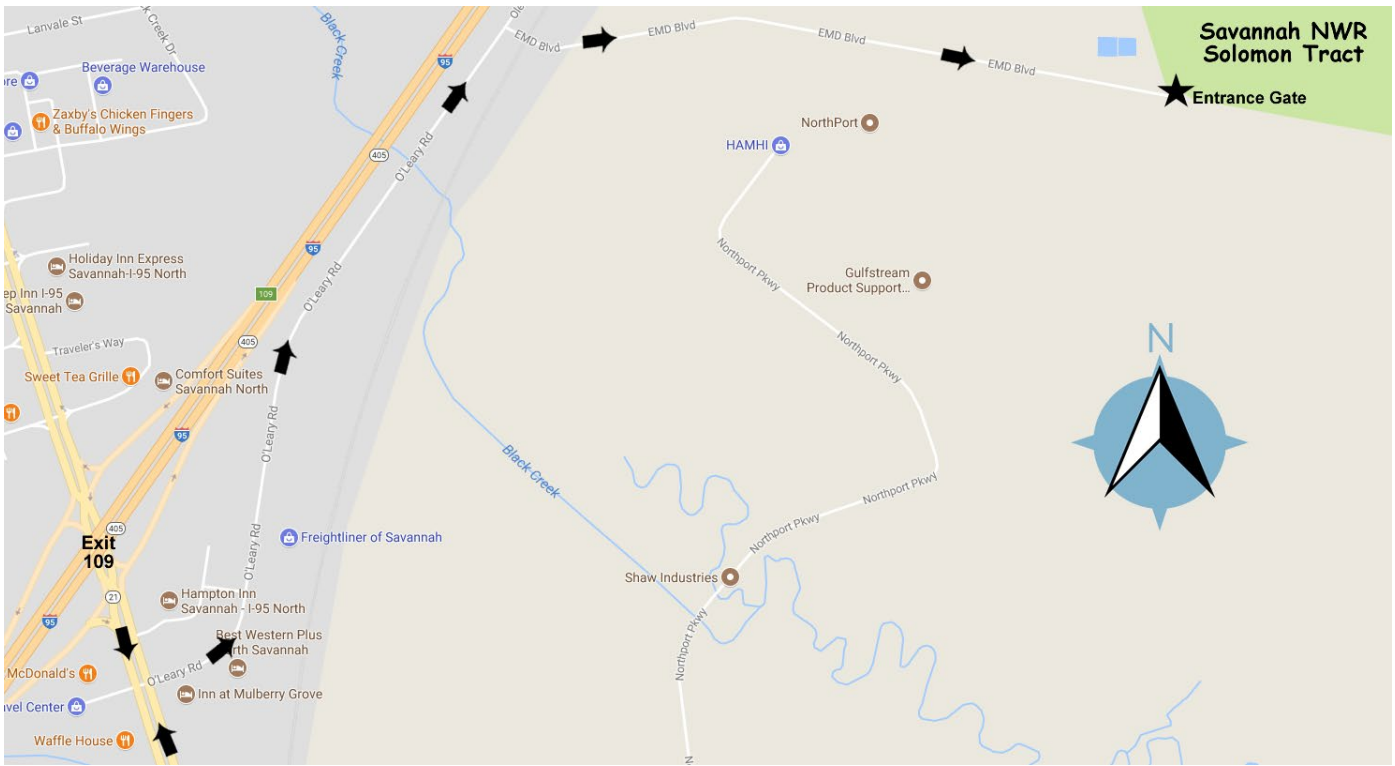

All non-quota youth hunts take place on the Savannah NWR's Solomon Tract, which is located in Chatham County, Georgia. The map included in this information packet provides an aerial view of the Solomon Tract, and a vicinity map with directions to the entrance gate accessible from GA Hwy 21. Youth supervisors are cautioned that private property bordering the refuge is closed to hunting; be familiar with signs that mark the refuge boundary.

Check-in/check-out is not required for non-quota youth hunting at the Solomon Tract. Transportation is not provided to, from, or on the refuge. Any movement within the refuge must be by foot or bicycle. Access to the Solomon Tract is not permitted by boat; access at the designated entrance is permitted by foot and bicycle only.

## Solomon Tract Directional Map

## Solomon Tract Youth Hunt Area Map