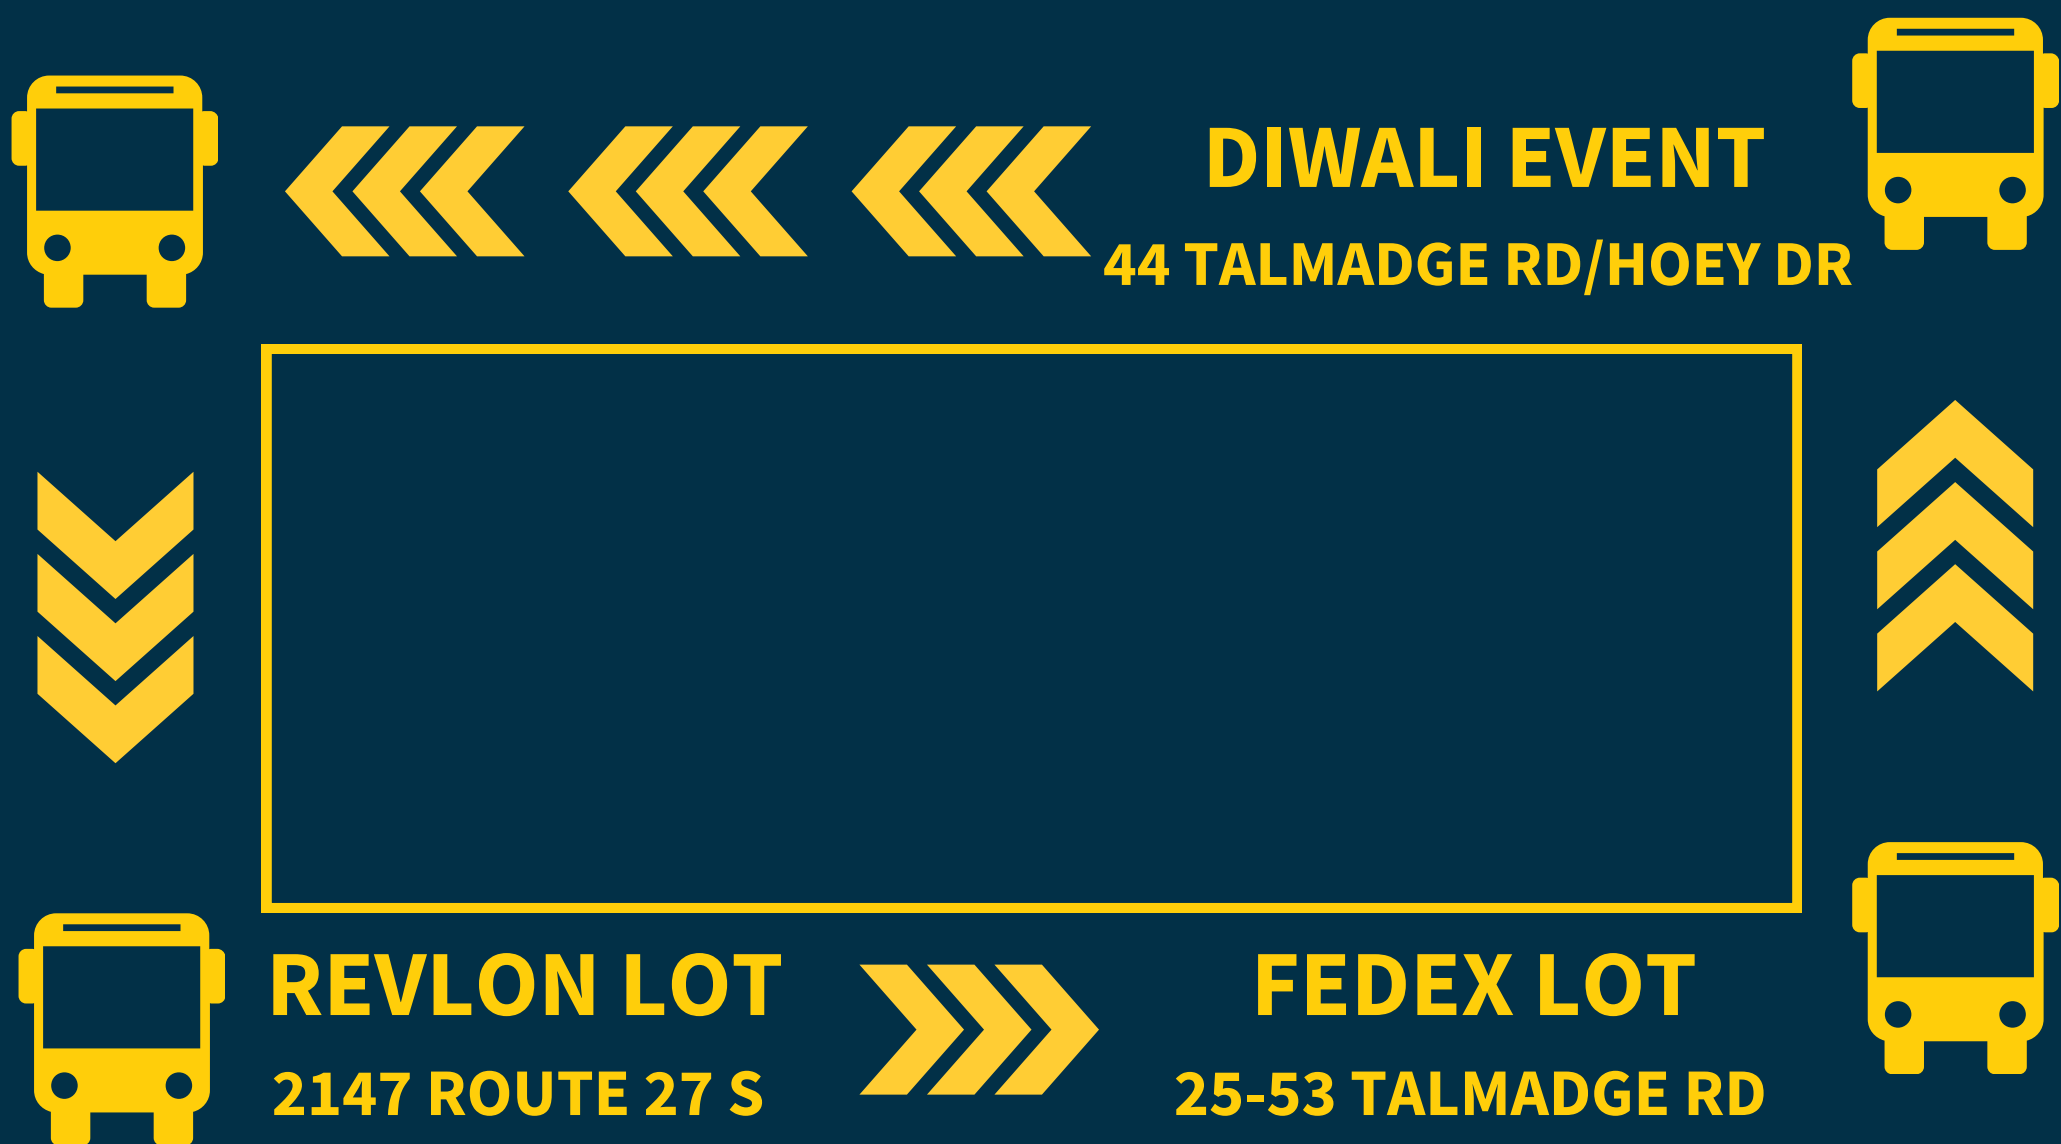

EDISON TOWNSHIP'S DIWALI EVENT PARKING

YELLOW BUS LINE ROUTE

**BUSES WILL RUN FROM 1:30PM UNTIL THE
LAST PERSON LEAVES**