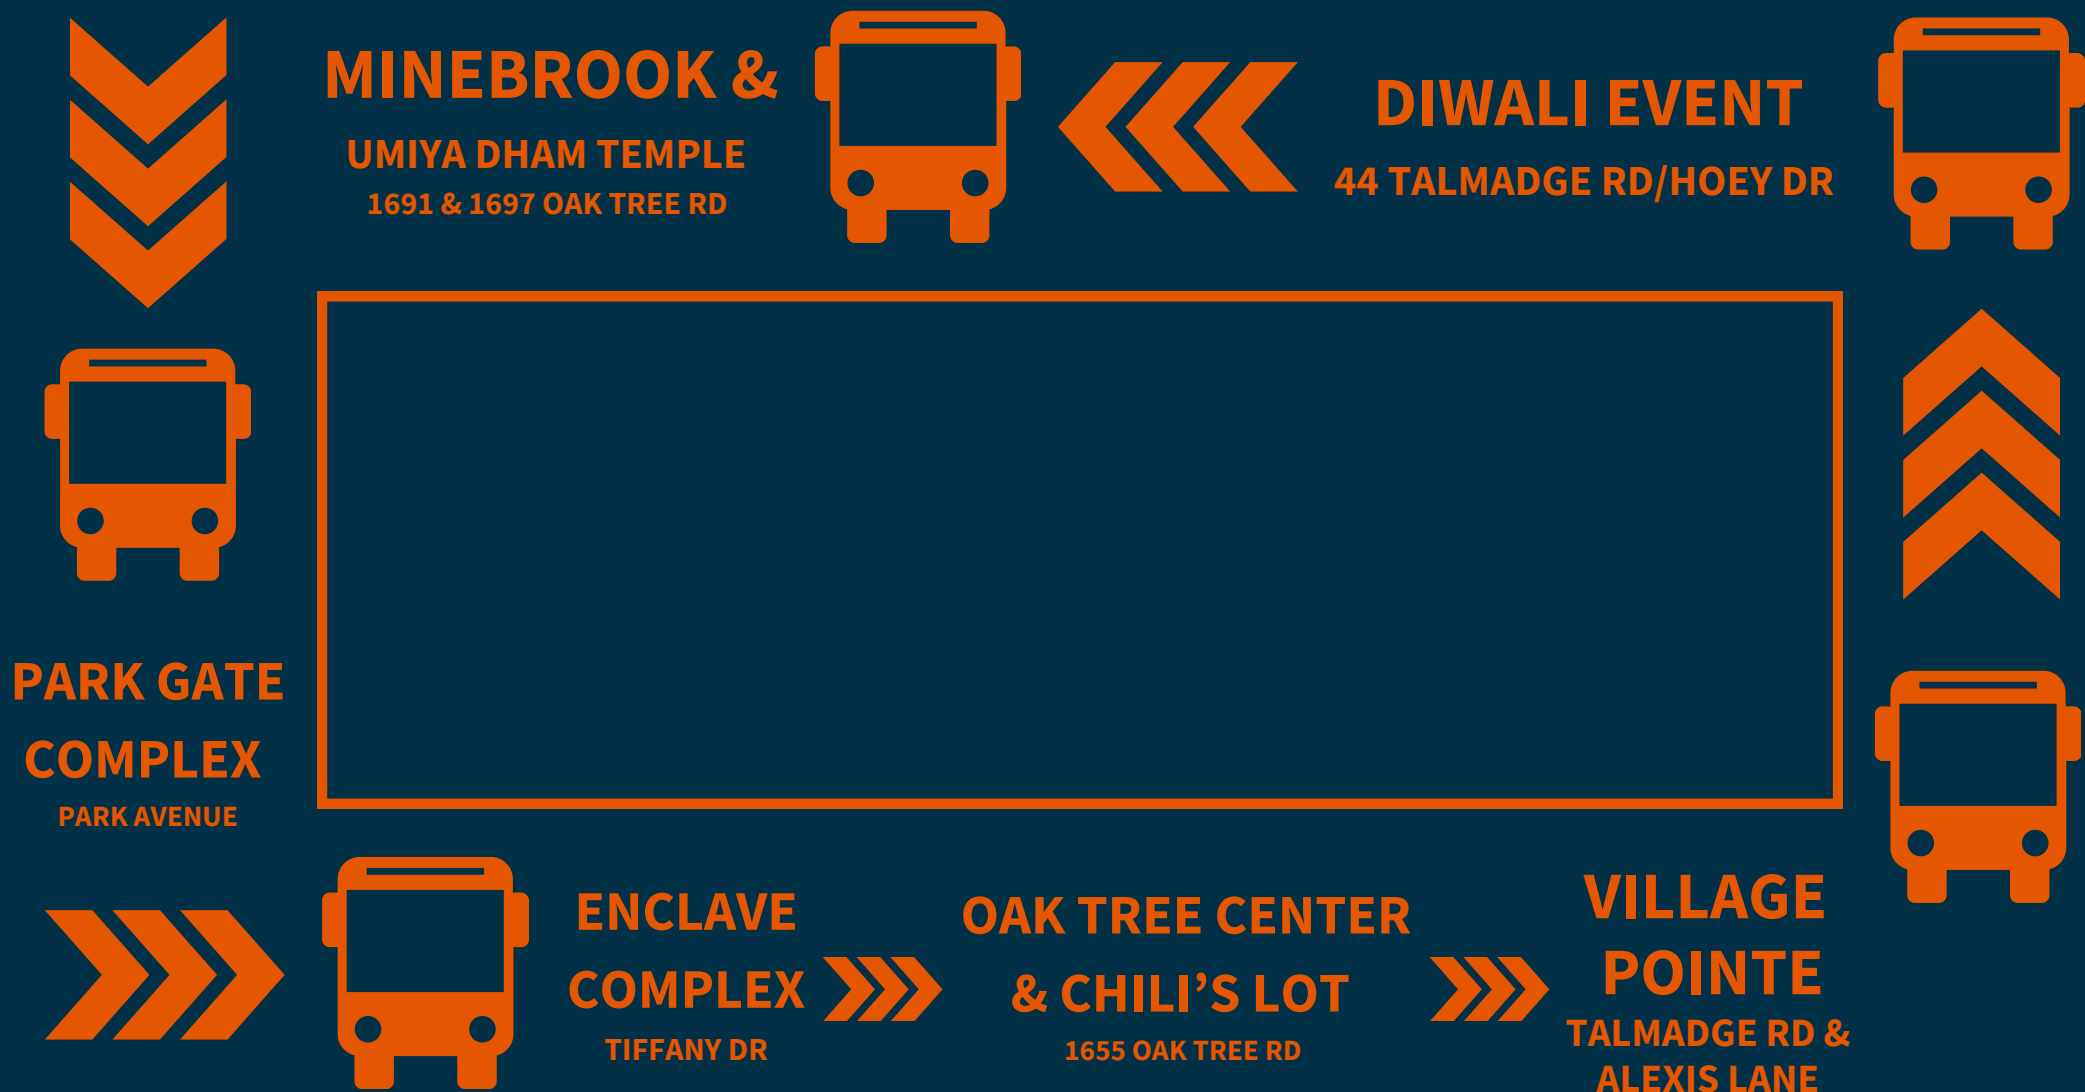

MACK DR. LOTS

23 & 29 MACK DRIVE

**BUSES WILL RUN FROM 1:30PM UNTIL THE
LAST PERSON LEAVES**

EDISON TOWNSHIP'S DIWALI EVENT PARKING

BLUE BUS LINE ROUTE

EDISON SQ. &
CROWNE PLAZA

2055 ROUTE 27

DIWALI EVENT
MUNICIPAL CIRCLE

**BUSES WILL RUN FROM 1:30PM UNTIL THE
LAST PERSON LEAVES**

EDISON TOWNSHIP'S DIWALI EVENT PARKING

ORANGE BUS LINE ROUTE

**BUSES WILL RUN FROM 1:30PM UNTIL THE
LAST PERSON LEAVES**

EDISON TOWNSHIP'S DIWALI EVENT PARKING

**BUSES WILL RUN FROM 1:30PM UNTIL THE
LAST PERSON LEAVES**

EDISON TOWNSHIP'S DIWALI EVENT PARKING

GRAY BUS LINE ROUTE

**INMAN AND GROVE
SHOPPING CENTER**
1069 INMAN AVE

DIWALI EVENT
44 TALMADGE RD/HOEY DR

**WESTGATE
SQUARE 1 & 2**
LINDA LANE & WESTGATE DRIVE

**BUSES WILL RUN FROM 1:30PM UNTIL THE
LAST PERSON LEAVES**