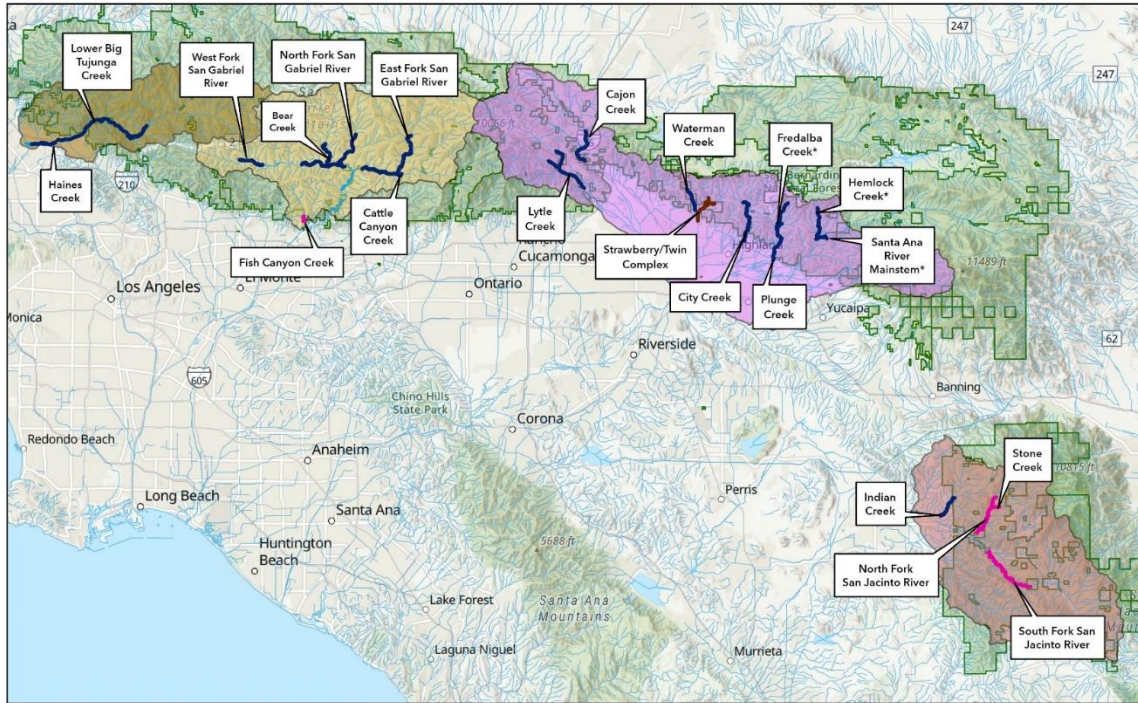

U.S. Fish & Wildlife Service

Santa Ana speckled dace (*Rhinichthys gabrielino*) Analysis Units and Current Distribution

Status	Analysis Unit
Extant	Los Angeles
Possibly Extirpated	San Gabriel
Extirpated	Santa Ana
USFS Boundary	San Jacinto

Current Rangewide Distribution of Santa Ana Speckled Dace.