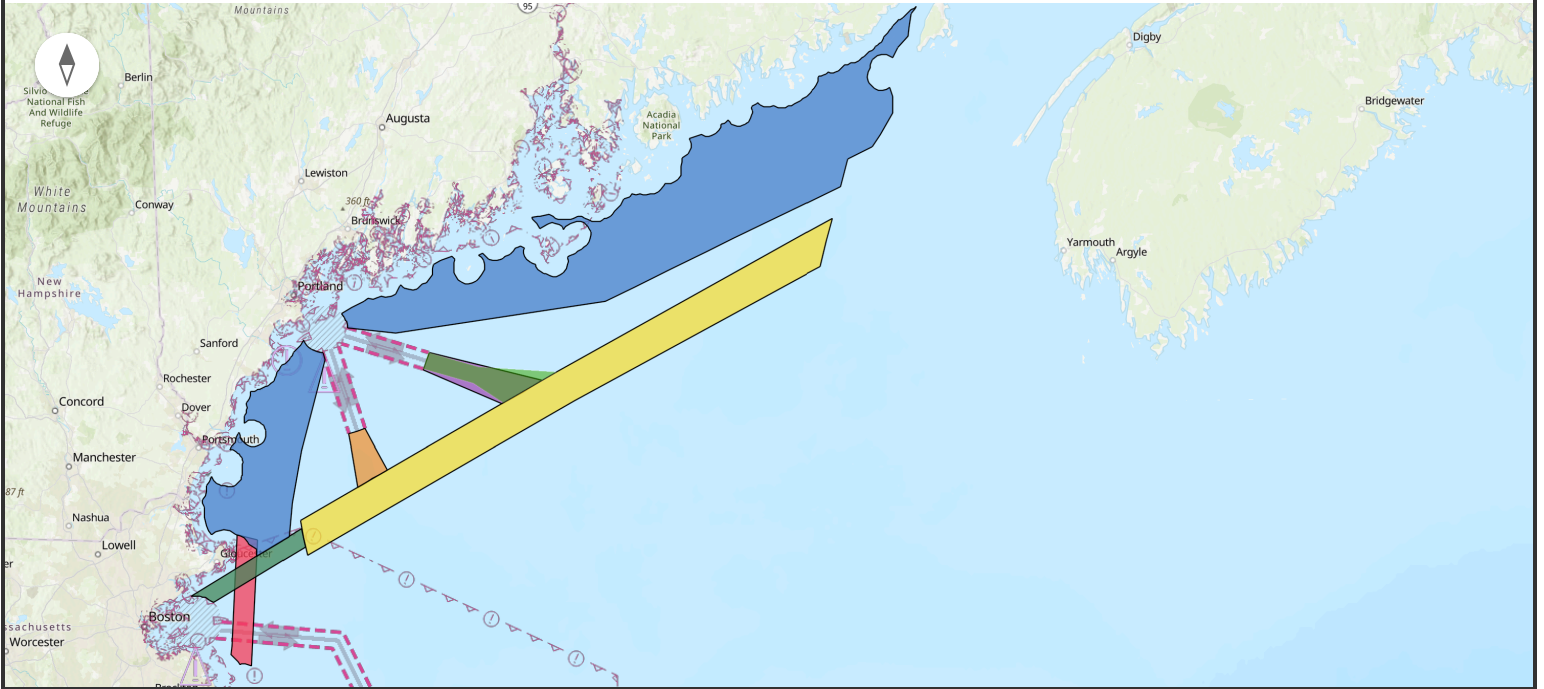

# Shipping Safety Fairways in the Gulf of Maine

Portland Eastern Approach Fairway (alternative design)

Coastal Zone Fairway

Gulf of Maine Fairway (4NM wide)

Gulf of Maine Fairway (8NM wide)

Massachusetts Bay Fairway

Portland Eastern Approach Fairway

Portland Southern Approach Fairway