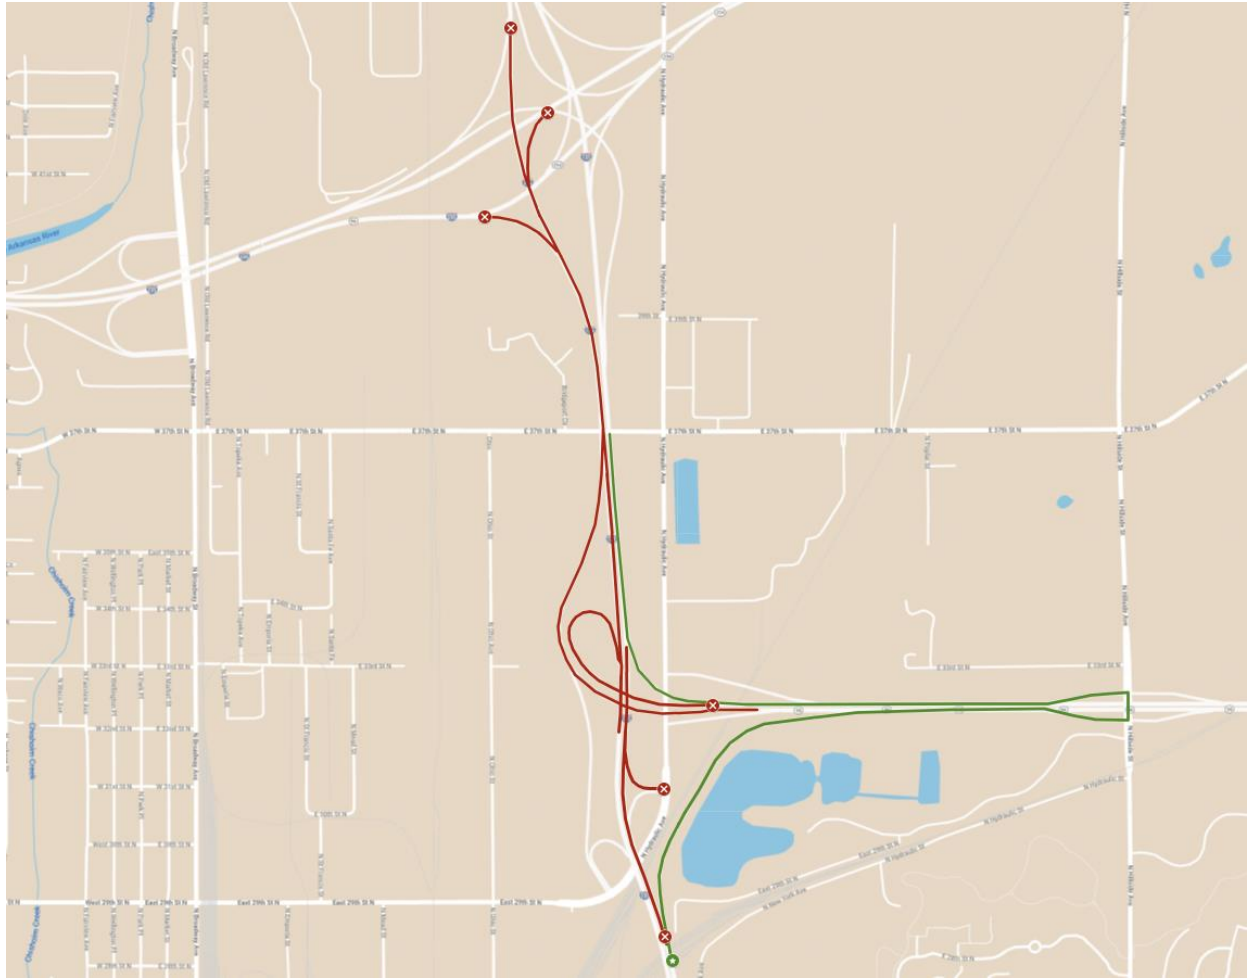

The first closure will begin on Saturday, Sept. 21, as the Kansas Department of Transportation will temporarily close southbound I-135 from the K-254 interchange to just past the K-96 interchange. In addition, northbound I-135 motorists will be required to exit onto eastbound K-96.

These closures in Wichita are necessary to erect a girder. At 5 a.m. on Saturday, the ramp closures will commence, with completion expected late on Sunday, Sept. 22.

During the closures, motorists can take westbound K-96 to northbound I-135. Detour signs will be in place to guide drivers to alternative routes. Motorists are advised to exercise caution while traveling through the area.

Detours and times will remain consistent with the temporary closures beginning Saturday, Sept. 28.

The map below outlines the project area.

KDOT urges all motorists to be alert and obey the warning signs when approaching and driving through a highway work zone. To stay aware of all road construction projects across Kansas, go to www.kandrive.gov or call 5-1-1.