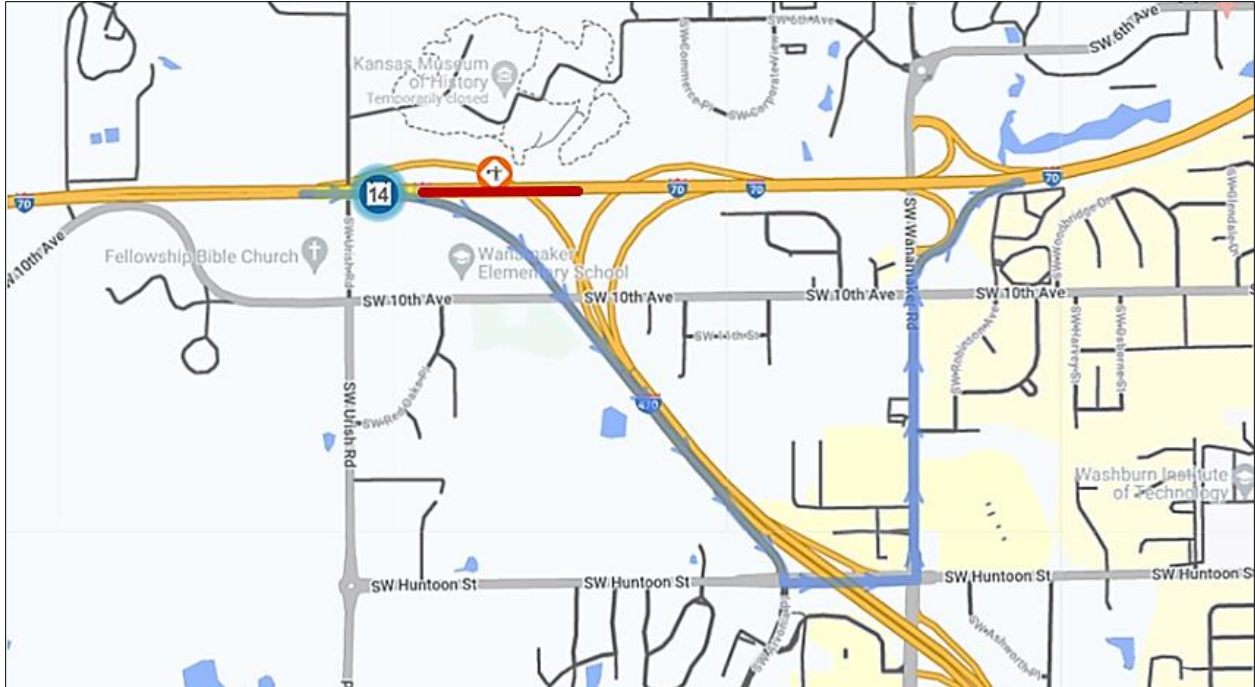

###

This information can be made available in alternative accessible formats upon request. For information about obtaining an alternative format, contact the KDOT Division of Communications, 700 SW Harrison St., 2nd Fl. West, Topeka, KS 66603-3745 or phone 785-296-3585 (Voice)/Hearing Impaired – 711.

Click below to connect to KDOT's Social Networks: